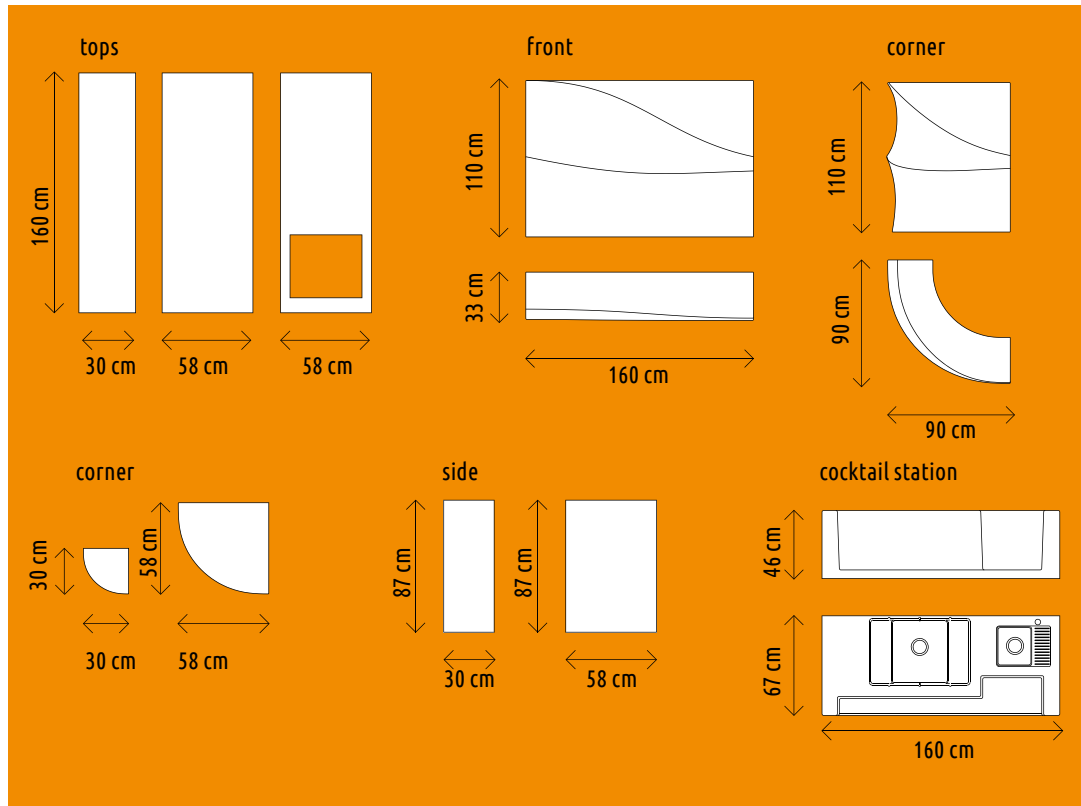

TECHNICAL AREA

ITALIANO

Un rivoluzionario bancone bar per esterni che può diventare un perfetto, e conveniente, bancone fisso per interni. Una struttura modulare pensata per un utilizzo professionale, ma così flessibile da poter essere configurata per ogni impiego, dal più semplice al più complesso. Un design essenziale ed elegante che si presta però ad infinite personalizzazioni. È una struttura richiudibile che permette di ridurre di oltre la metà il volume nel trasporto e nello stoccaggio. È così innovativo, il bancone Baraonda Myyour, da collocarsi con difficoltà in una categoria di prodotto predefinita, perché ne crea una completamente nuova: "Italian different concept" nella sua migliore espressione. Due tipi di modulo frontale (curvo da 1x1m e ritto di 1,60m); fianchi modulari di 2 diverse profondità, con predisposizione per l'incasso degli elettrodomestici, per scansie accessorie e per l'inserimento della pedana rialzata, essenziale per un'altezza di lavoro ideale all'interno e di appoggio all'esterno; piani di lavoro di tre misure (stretto 300mm, performante 600mm e 900mm), in legno idrorepellente per consentire la massima personalizzazione; disponibilità di elementi opzionali, tra i quali spicca la cocktail station in abs stampato e rinforzato, una stazione di lavoro professionale ed ergonomica in grado di soddisfare le esigenze del più esperto bartender; predisposizione per l'installazione rapida degli impianti elettrico ed idraulico; piedini regolabili, ruote opzionali, punti di foratura per il collegamento rapido di più banconi; e, come optional esclusivo, un impianto di illuminazione a led estremamente sofisticato: tecnologia rgb con possibilità di innumerevoli effetti di intensità luce e variazione colore, configurabile con più dispositivi in cascata (fino a 99) per ogni telecomando/controller, tutti alimentati da un'unica presa elettrica. Un impianto che può essere sincronizzato anche con stazioni di controllo luci più complesse, come quelle utilizzate nelle discoteche. In definitiva, un bancone che può rispondere a qualsiasi esigenza, tanto flessibile da poter essere impiegato, in configurazione essenziale, anche come reception desk. Con un'ultima, decisiva qualità: l'incredibile facilità di pulizia e la durabilità garantite da Poleasy, il rivoluzionario materiale plastico utilizzato in esclusiva da tutti i prodotti Myyour.

ENGLISH